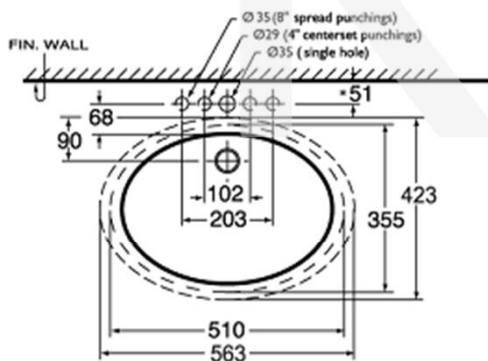

SANITARY WARE SPECIFICATION SHEET

Model: CP-0459.000

Descriptions: American Standard (PRC) "Rondalyn" Vitreous china undercounter washbasin

Dimensions: L563 x W420 x H225 mm

Material : Vitreous China

Manufacturer: American Standard (Thailand)

Color : White

* All information of the above is for the reference only. No prior notice is made if any changes.

Ka Shing Enterprise (H.K.) Ltd.

ROOM 1706 NEW TERRITORIES TSUEN WAN HO LIK CENTRE, 66A SHA TSUI ROAD
Tel:26280661 Fax: 24902700
Email: project@kashingehk.com
Website: www.kashingehk.com

Ivan / Horace 26280661

E/ project@kashingehk.com

W/ <https://www.kashingehk.com/>