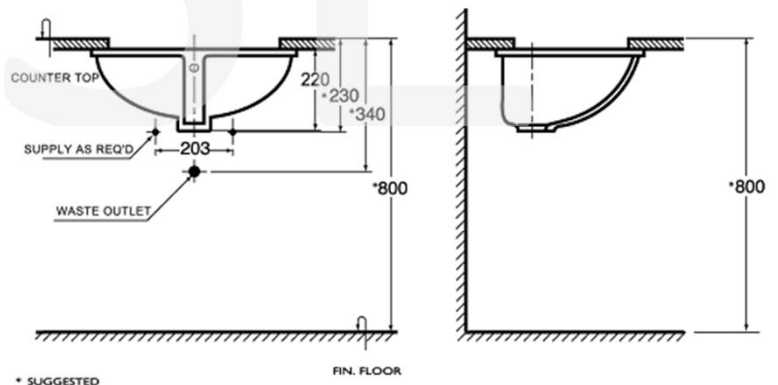

SANITARY WARE SPECIFICATION SHEET

Model: CP-0459.000

Descriptions: American Standard (PRC) "Rondalyn" Vitreous china undercounter washbasin

Dimensions: L563 x W420 x H225 mm

Material : Vitreous China

Manufacturer: American Standard (Thailand)

Color : White

* All information of the above is for the reference only. No prior notice is made if any changes.

Ka Shing Enterprise (H.K.) Ltd.

ROOM 1706 NEW TERRITORIES TSUEN WAN HO LIK CENTRE, 66A SHA TSUI ROAD
Tel:26280661 Fax: 24902700
Email: project@kashingehk.com
Website: www.kashingehk.com

Ivan / Horace 26280661

E/ project@kashingehk.com

W/ <https://www.kashingehk.com/>