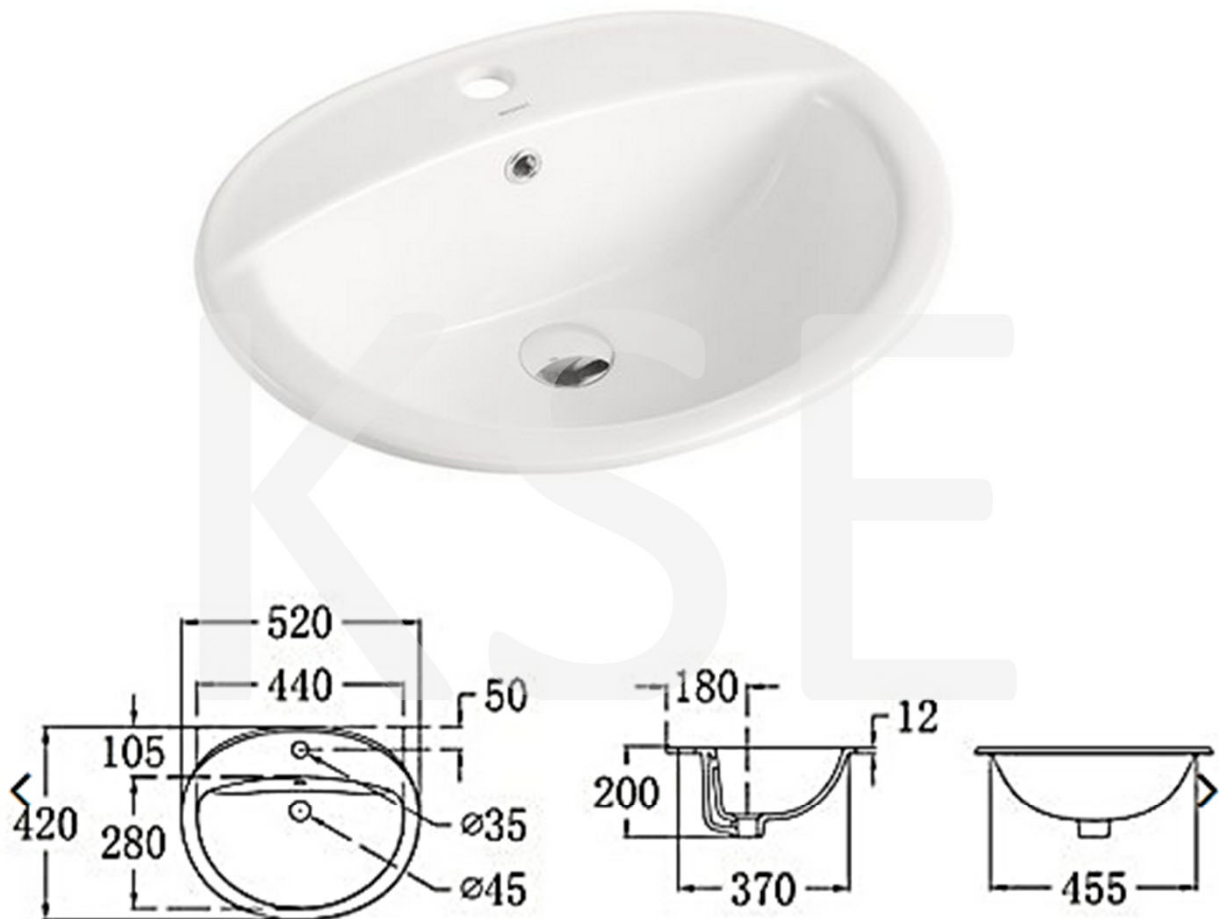

Wash Basin

WALRUS®

SANITARY WARE SPECIFICATION SHEET

Model: WR-210603.1-00

Descriptions: Walrus (PRC) Vitreous china countertop

Dimensions: L420 x W520 x H200mm

Material : Vitreous China

Manufacturer: Walrus (PRC)

Color: White

* All information of the above is for the reference only. No prior notice is made if any changes.

Ka Shing Enterprise (H.K.) Ltd.

ROOM 1706 NEW TERRITORIES TSUEN WAN HO LIK CENTRE, 66A SHA TSUI ROAD
Tel:26280661 Fax: 24902700
Email: project@kashingehk.com
Website: www.kashingehk.com

Ivan / Horace 26280661

E/ project@kashingehk.com

W/ <https://www.kashingehk.com/>