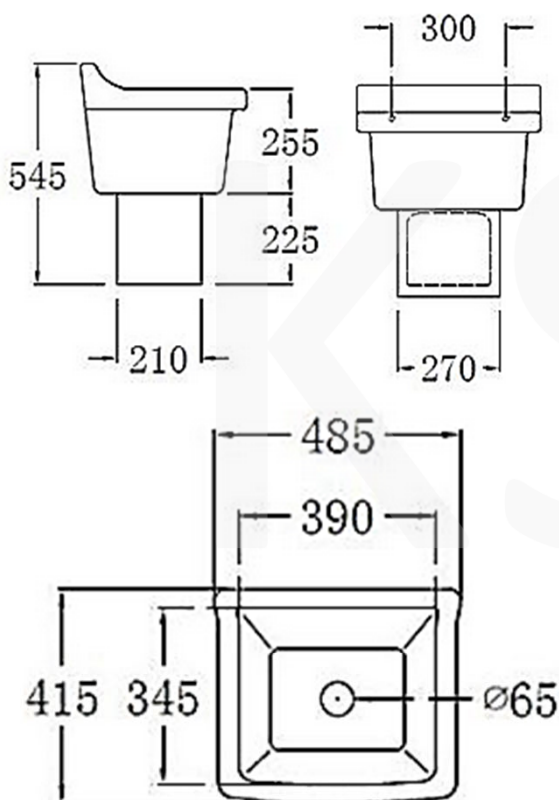

Sink

WALRUS®

SANITARY WARE SPECIFICATION SHEET

WR-160001P-00 (Wash Tub Pedestal)

WR-577652 (Screw Fixing Set)

LO-482 38mm (Waste With Chain)

LO-475B (Plastic Bottle Trap)

Model: WR-160001/FS-00 (Utility sink)

Descriptions: Walrus (PRC) Utility sink c/w pedestal, with screw fixing set, waste and bottle trap

Dimensions: L420 x W520 x H200mm

Material: Ceramic

Manufacturer: Walrus (PRC)

Color: White

* All information of the above is for the reference only. No prior notice is made if any changes.