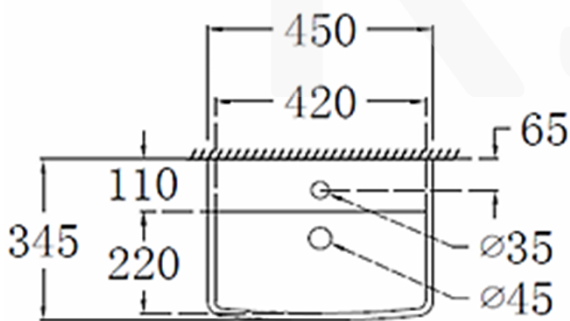

Wash Basin

WALRUS®

SANITARY WARE SPECIFICATION SHEET

Model: WR-230124.1

Descriptions: Walrus (PRC) Vitreous china wall hung washbasin with single hole & overflow

Dimensions: L420 x W520 x H200mm

Material : Ceramic

Manufacturer: Walrus (PRC)

Color: White

* All information of the above is for the reference only. No prior notice is made if any changes.

Ka Shing Enterprise (H.K.) Ltd.

ROOM 1706 NEW TERRITORIES TSUEN WAN HO LIK CENTRE, 66A SHA TSUI ROAD
Tel:26280661 Fax: 24902700
Email: project@kashingehk.com
Website: www.kashingehk.com

Ivan / Horace 26280661

E/ project@kashingehk.com

W/ <https://www.kashingehk.com/>