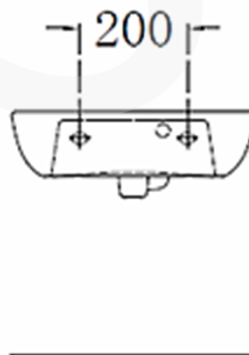

Wash Basin

WALRUS®

SANITARY WARE SPECIFICATION SHEET

Model: WR-230124.1

Descriptions: Walrus (PRC) Vitreous china wall hung washbasin with single hole & overflow

Dimensions: L420 x W520 x H200mm

Material : Ceramic

Manufacturer: Walrus (PRC)

Color: White

* All information of the above is for the reference only. No prior notice is made if any changes.

Ka Shing Enterprise (H.K.) Ltd.

ROOM 1706 NEW TERRITORIES TSUEN WAN HO LIK CENTRE, 66A SHA TSUI ROAD
Tel:26280661 Fax: 24902700
Email: project@kashingehk.com
Website: www.kashingehk.com

Ivan / Horace 26280661

E/ project@kashingehk.com

W/ <https://www.kashingehk.com/>