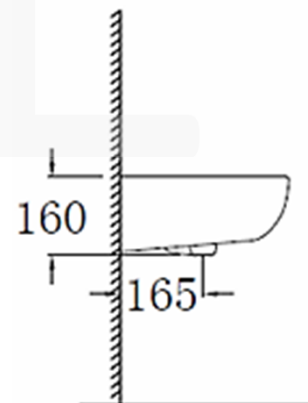

Wash Basin

WALRUS®

SANITARY WARE SPECIFICATION SHEET

Model: WR-230124.1

Descriptions: Walrus (PRC) Vitreous china wall hung washbasin with single hole & overflow

Dimensions: L420 x W520 x H200mm

Material : Ceramic

Manufacturer: Walrus (PRC)

Color: White

* All information of the above is for the reference only. No prior notice is made if any changes.

Ka Shing Enterprise (H.K.) Ltd.

ROOM 1706 NEW TERRITORIES TSUEN WAN HO LIK CENTRE, 66A SHA TSUI ROAD
Tel:26280661 Fax: 24902700
Email: project@kashingehk.com
Website: www.kashingehk.com

Ivan / Horace 26280661

E/ project@kashingehk.com

W/ <https://www.kashingehk.com/>