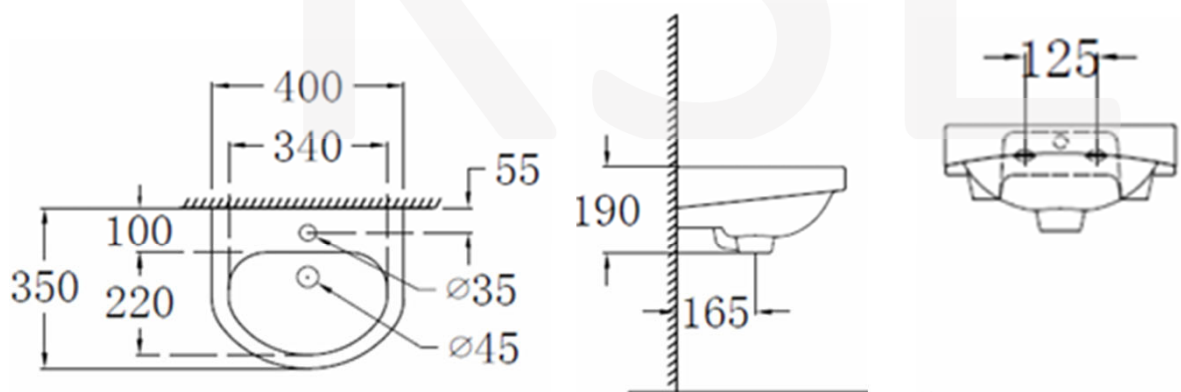

Wash Basin

WALRUS®

SANITARY WARE SPECIFICATION SHEET

Model: WR-230126.1 (Basin)

WR-577168 304 S.S. (Screws for basin)

Descriptions: Walrus (PRC) Vitreous china wall hung washbasin with single hole & overflow

Dimensions: L400 x W350 x H190 mm

Material : Vitreous china

Manufacturer: Walrus (PRC)

Color: White

* All information of the above is for the reference only. No prior notice is made if any changes.

Ka Shing Enterprise (H.K.) Ltd.