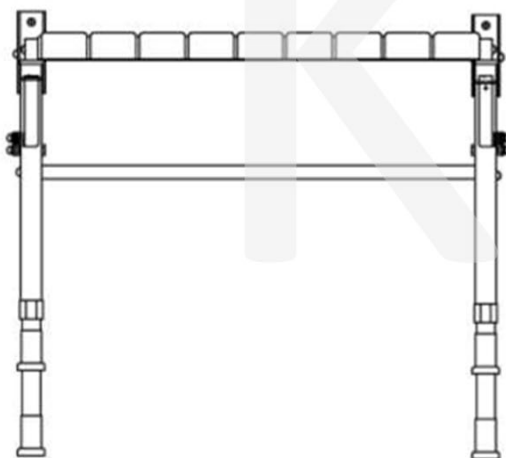

Shower Seat

SANITARY WARE SPECIFICATION SHEET

Model: KSE-005R

Descriptions: SODUN (PRC) Folding up shower seat with anti-bacterial slabs & 435mm adjustable legs up to 595mm; Stainless Steel 304 hinge; 330 LBs (150kg) Static loading

Dimensions: L552 x W458 x H595 mm

Material : Steel

Manufacturer: SODUN(PRC)

Outlet : Stainless

* All information of the above is for the reference only. No prior notice is made if any changes.

Ka Shing Enterprise (H.K.) Ltd.