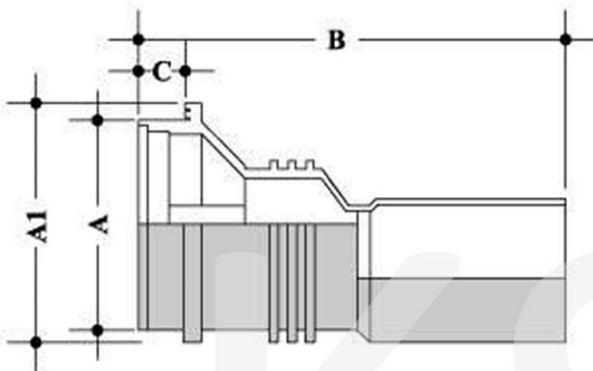

SANITARY WARE SPECIFICATION SHEET

Model: LD181C

Descriptions: Legend(PRC) 40mm Rectangular grate with screws and chrome plated cover floor drain

Dimensions: Refer to drawing

Material : Plastic / Chrome plated

Manufacturer: Legend (PRC)

Color: White

Model No.	Nom. Size (mm)	Grating Size (mm)	White ABS grating	Chrome plated ABS grating	Stainless steel grating	A (mm)	A1 (mm)	B (mm)	C (mm)
LD 181	40	80×65	*			73	88	152	17
LD 182	50	80×65	*			73	88	152	17
LD 181C	40	80×65		*		73	88	152	17
LD 182C	50	80×65		*		73	88	152	17
LD 181SG	40	80×65			*	73	88	152	17
LD 182SG	50	80×65			*	73	88	152	17