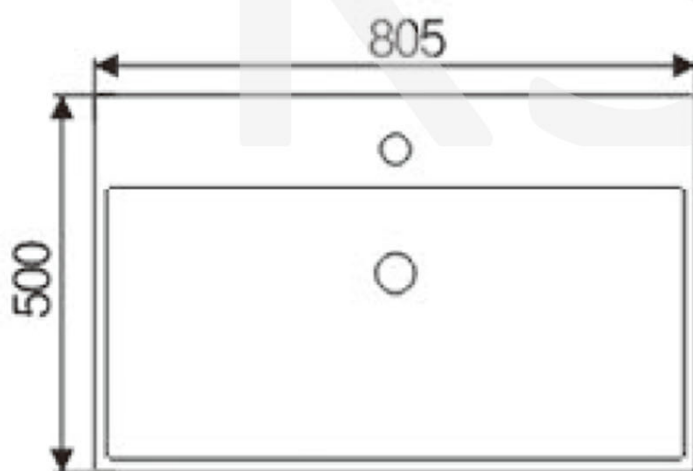

Wash basin

CASATINO

SANITARY WARE SPECIFICATION SHEET

Model: KSE0309.400

Descriptions: Casatino (PRC) "SLIM" Vitreous china square over-counter washbasin

Dimensions: L805x W500 x H190 mm

Manufacturer: Casatino (PRC)

Material : Vitreous China

Color : White

* All information of the above is for the reference only. No prior notice is made if any changes.

Ka Shing Enterprise (H.K.) Ltd.

ROOM 1706 NEW TERRITORIES TSUEN WAN HO LIK CENTRE, 66A SHA TSUI ROAD

Tel:26280661 Fax: 24902700

Email: project@kashingehk.com

Website: www.kashingehk.com

Ivan / Horace 26280661

E/ project@kashingehk.com

W/ <https://www.kashingehk.com/>