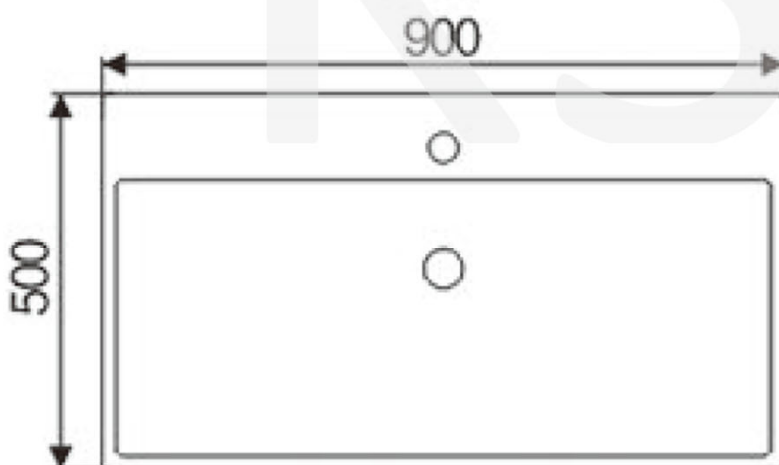

Wash basin

CASATINO

SANITARY WARE SPECIFICATION SHEET

Model: KSE0310.400

Descriptions: Casatino (PRC) "SLIM" Vitreous china square over-counter washbasin

Dimensions: L900x W500 x H190 mm

Manufacturer: Casatino (PRC)

Material : Vitreous China

Color : White

* All information of the above is for the reference only. No prior notice is made if any changes.

Ka Shing Enterprise (H.K.) Ltd.

ROOM 1706 NEW TERRITORIES TSUEN WAN HO LIK CENTRE, 66A SHA TSUI ROAD

Tel:26280661 Fax: 24902700

Email: project@kashingehk.com

Website: www.kashingehk.com

Ivan / Horace 26280661

E/ project@kashingehk.com

W/ <https://www.kashingehk.com/>