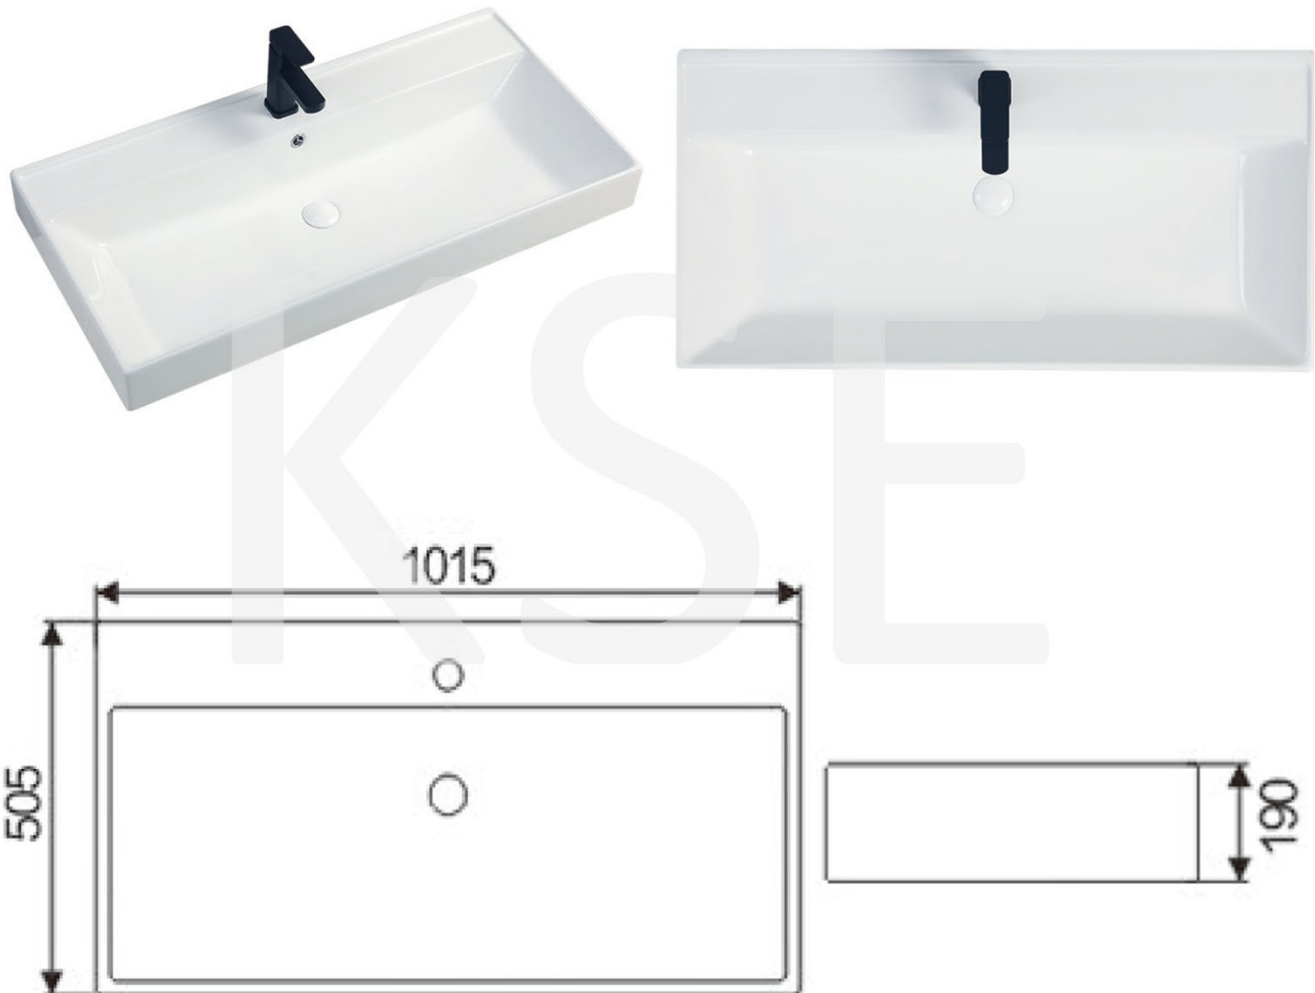

Wash basin

CASATINO

SANITARY WARE SPECIFICATION SHEET

Model: KSE0311.400

Descriptions: Casatino (PRC) "SLIM" Vitreous china square over-counter washbasin

Dimensions: L1015 x W505 x H190 mm

Material : Vitreous China

Manufacturer: Casatino (PRC)

Color : White

* All information of the above is for the reference only. No prior notice is made if any changes.

Ka Shing Enterprise (H.K.) Ltd.

ROOM 1706 NEW TERRITORIES TSUEN WAN HO LIK CENTRE, 66A SHA TSUI ROAD
Tel:26280661 Fax: 24902700
Email: project@kashingehk.com
Website: www.kashingehk.com

Ivan / Horace 26280661

E/ project@kashingehk.com

W/ <https://www.kashingehk.com/>