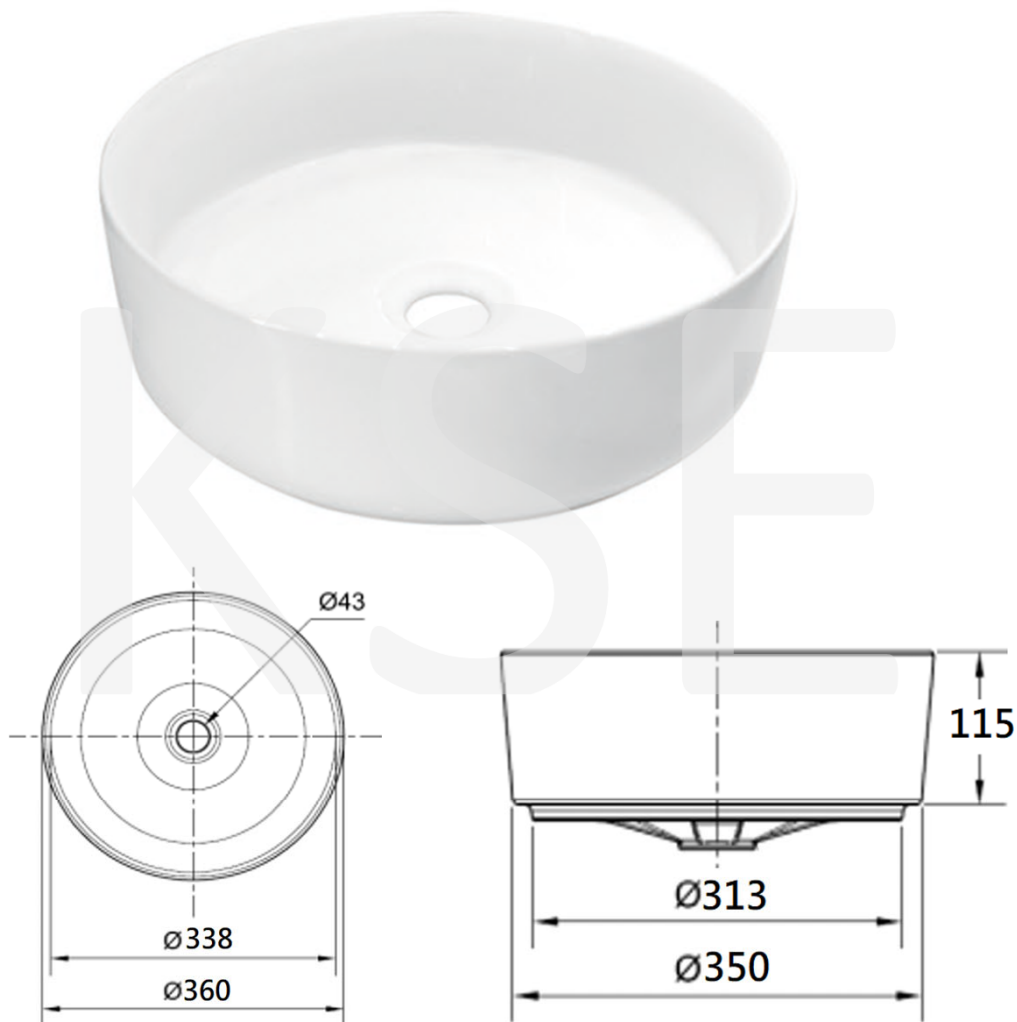

SANITARY WARE SPECIFICATION SHEET

Model: KSE0312.400

Descriptions: Casatino (PRC) "Art" Vitreous china round vessel 360mm

Dimensions: L360 x W360 x H115 mm

Material : Vitreous China

Manufacturer: Casatino (PRC)

Color : White

* All information of the above is for the reference only. No prior notice is made if any changes.

Ka Shing Enterprise (H.K.) Ltd.

ROOM 1706 NEW TERRITORIES TSUEN WAN HO LIK CENTRE, 66A SHA TSUI ROAD
Tel: 26280661 Fax: 24902700
Email: project@kashingehk.com
Website: www.kashingehk.com

Ivan / Horace 26280661

E/ project@kashingehk.com

W/ <https://www.kashingehk.com/>