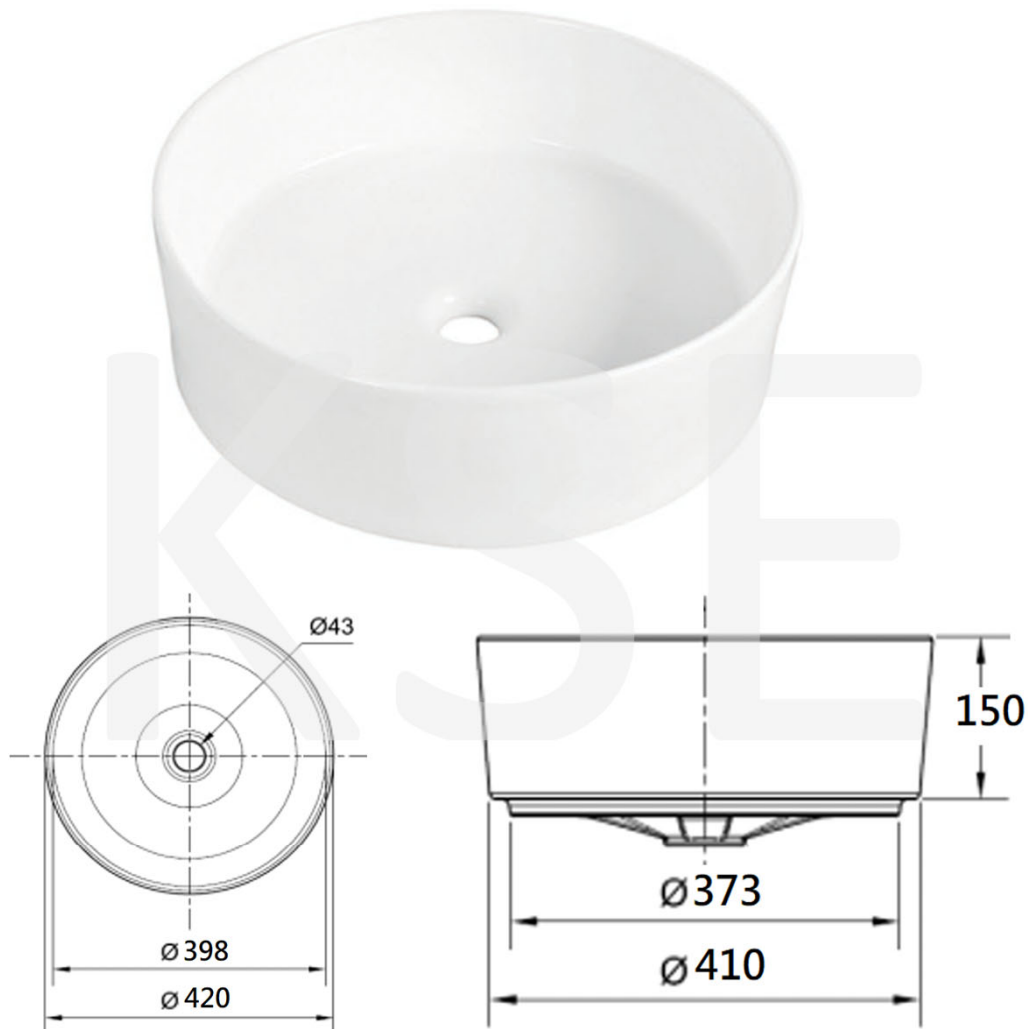

SANITARY WARE SPECIFICATION SHEET

Model: KSE0313.400

Descriptions: Casatino (PRC) "Art" Vitreous china round vessel 420mm

Dimensions: L420 x W420 x H150 mm

Material : Vitreous China

Manufacturer: Casatino (PRC)

Color : White

* All information of the above is for the reference only. No prior notice is made if any changes.

Ka Shing Enterprise (H.K.) Ltd.

ROOM 1706 NEW TERRITORIES TSUEN WAN HO LIK CENTRE, 66A SHA TSUI ROAD
Tel:26280661 Fax: 24902700
Email: project@kashingehk.com
Website: www.kashingehk.com

Ivan / Horace 26280661

E/ project@kashingehk.com

W/ <https://www.kashingehk.com/>