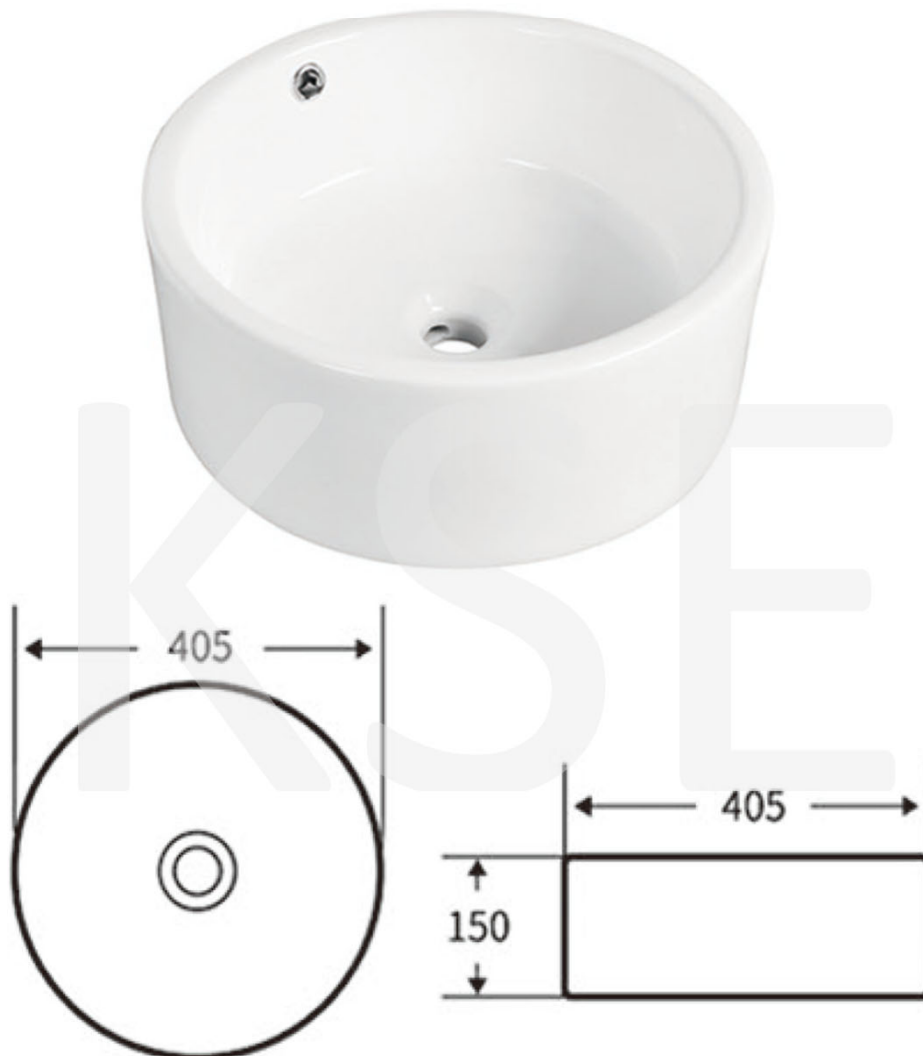

SANITARY WARE SPECIFICATION SHEET

Model: KSE0314.400

Descriptions: Casatino (PRC) "Art" Vitreous china round vessel 405 mm

Dimensions: L405 x W405 x H150 mm

Material : Vitreous China

Manufacturer: Casatino (PRC)

Color : White

* All information of the above is for the reference only. No prior notice is made if any changes.

Ka Shing Enterprise (H.K.) Ltd.

ROOM 1706 NEW TERRITORIES TSUEN WAN HO LIK CENTRE, 66A SHA TSUI ROAD
Tel:26280661 Fax: 24902700
Email: project@kashingehk.com
Website: www.kashingehk.com

Ivan / Horace 26280661

E/ project@kashingehk.com

W/ <https://www.kashingehk.com/>