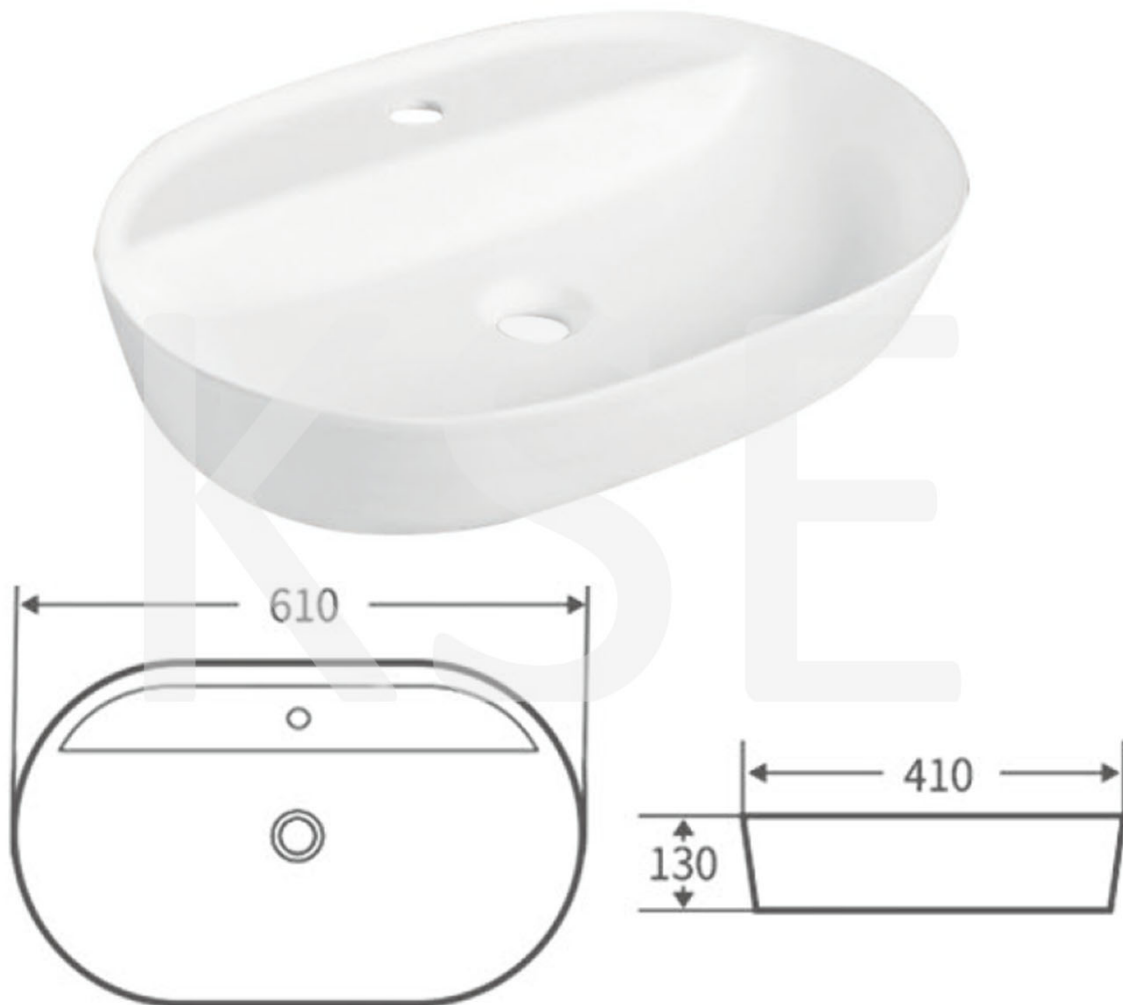

SANITARY WARE SPECIFICATION SHEET

Model: KSE0316.400

Descriptions: Casatino (PRC) "Art" Vitreous china countertop lavatory

Dimensions: L640 x W410 x H130 mm

Material : Vitreous China

Manufacturer: Casatino (PRC)

Color : White

* All information of the above is for the reference only. No prior notice is made if any changes.

Ka Shing Enterprise (H.K.) Ltd.

ROOM 1706 NEW TERRITORIES TSUEN WAN HO LIK CENTRE, 66A SHA TSUI ROAD
Tel: 26280661 Fax: 24902700
Email: project@kashingehk.com
Website: www.kashingehk.com

Ivan / Horace 26280661

E/ project@kashingehk.com

W/ <https://www.kashingehk.com/>