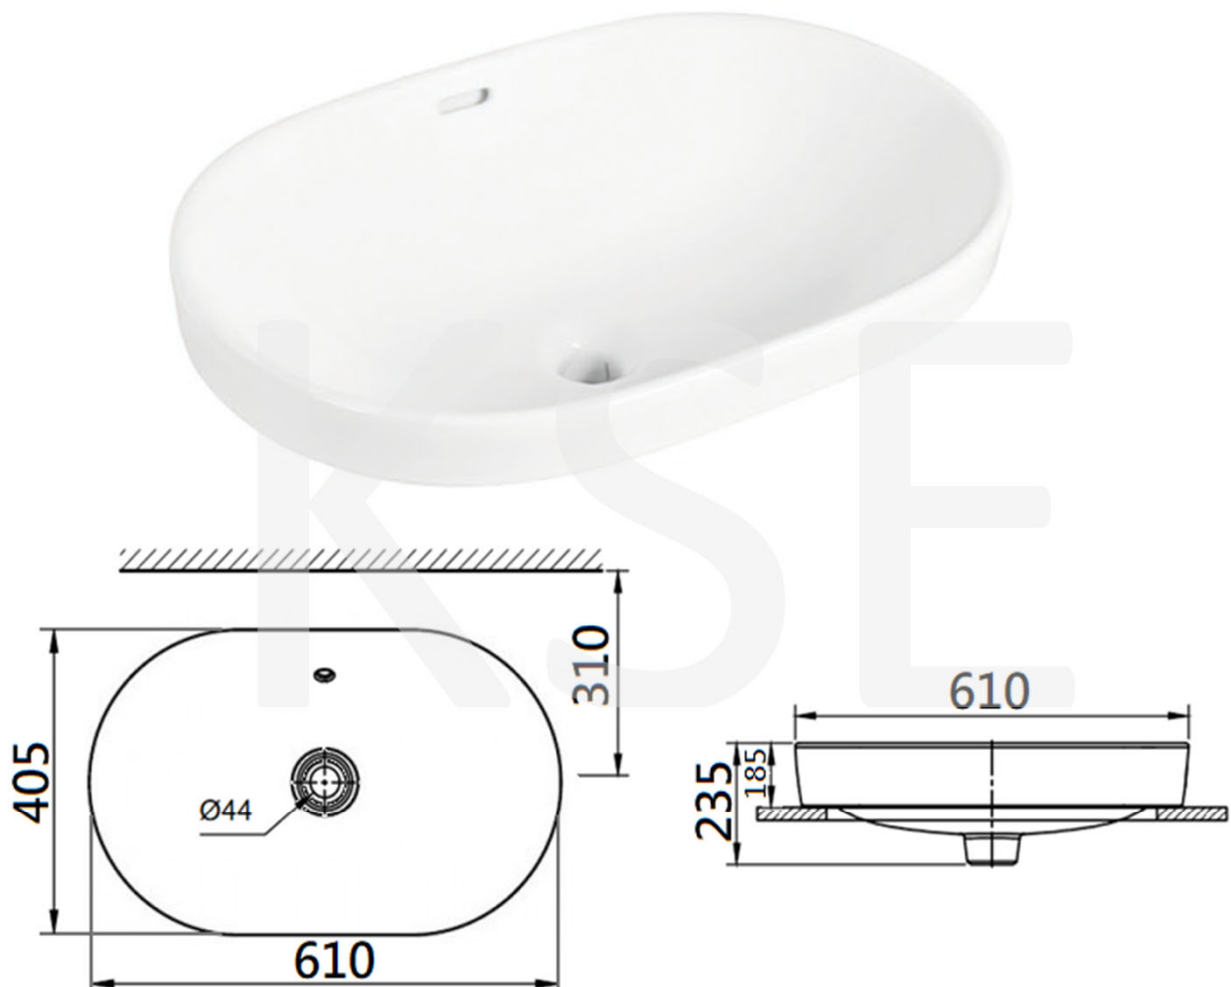

SANITARY WARE SPECIFICATION SHEET

Model: KSE0317.400

Descriptions: Casatino (PRC) "Art" Vitreous china countertop wash basin

Dimensions: L640 x W405 x H235 mm

Material : Vitreous China

Manufacturer: Casatino (PRC)

Color : White

* All information of the above is for the reference only. No prior notice is made if any changes.

Ka Shing Enterprise (H.K.) Ltd.

ROOM 1706 NEW TERRITORIES TSUEN WAN HO LIK CENTRE, 66A SHA TSUI ROAD
Tel:26280661 Fax: 24902700
Email: project@kashingehk.com
Website: www.kashingehk.com

Ivan / Horace 26280661

E/ project@kashingehk.com

W/ <https://www.kashingehk.com/>