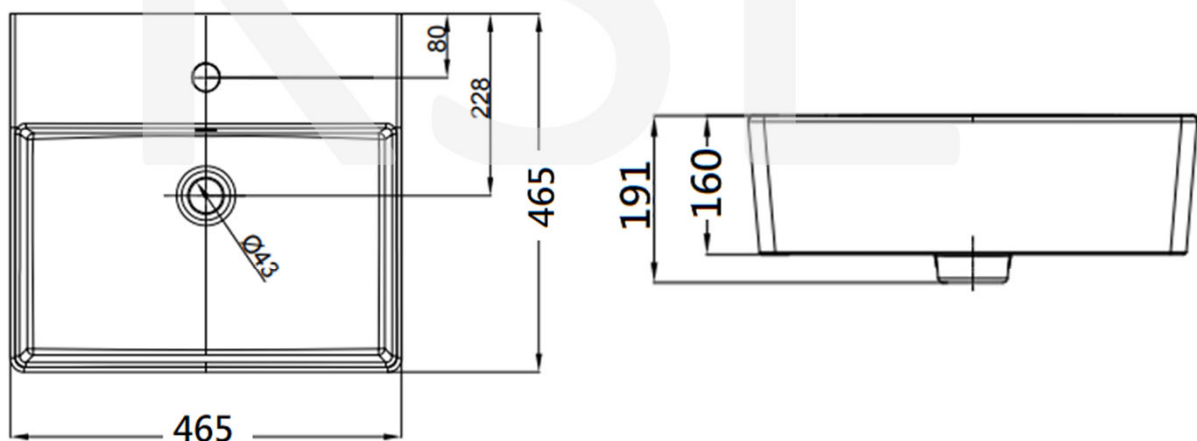

SANITARY WARE SPECIFICATION SHEET

Model: KSE0318.400

Descriptions: Casatino (PRC) "Jess" Vitreous china countertop wash basin

Dimensions: L465 x W465 x H191 mm

Material : Vitreous China

Manufacturer: Casatino (PRC)

Color : White

* All information of the above is for the reference only. No prior notice is made if any changes.

Ka Shing Enterprise (H.K.) Ltd.

ROOM 1706 NEW TERRITORIES TSUEN WAN HO LIK CENTRE, 66A SHA TSUI ROAD
Tel: 26280661 Fax: 24902700
Email: project@kashingehk.com
Website: www.kashingehk.com

Ivan / Horace 26280661

E/ project@kashingehk.com

W/ <https://www.kashingehk.com/>