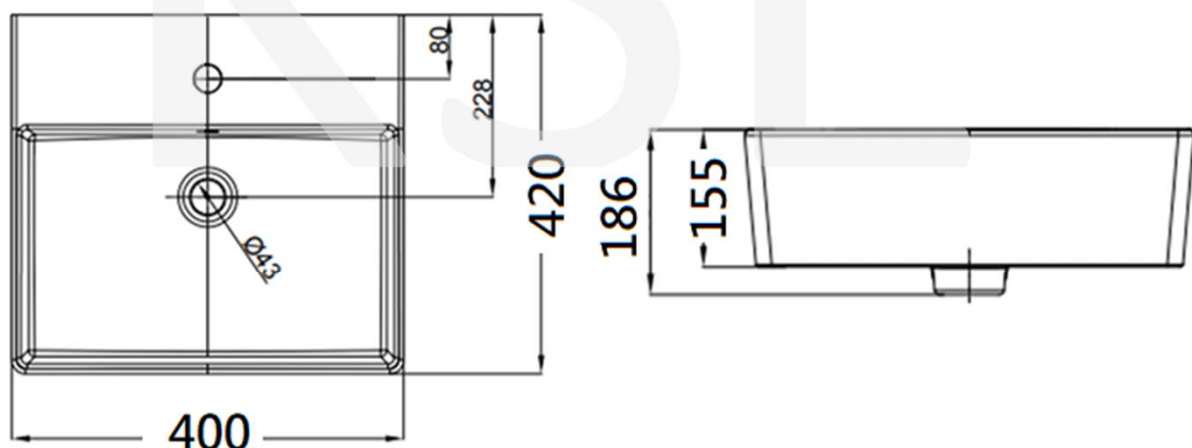

SANITARY WARE SPECIFICATION SHEET

Model: KSE0320.400

Descriptions: Casatino (PRC) "Jess" Vitreous china countertop wash basin

Dimensions: L400 x W420 x H150 mm

Material : Vitreous China

Manufacturer: Casatino (PRC)

Color : White

* All information of the above is for the reference only. No prior notice is made if any changes.

Ka Shing Enterprise (H.K.) Ltd.

ROOM 1706 NEW TERRITORIES TSUEN WAN HO LIK CENTRE, 66A SHA TSUI ROAD
Tel:26280661 Fax: 24902700
Email: project@kashingehk.com
Website: www.kashingehk.com

Ivan / Horace 26280661

E/ project@kashingehk.com

W/ <https://www.kashingehk.com/>