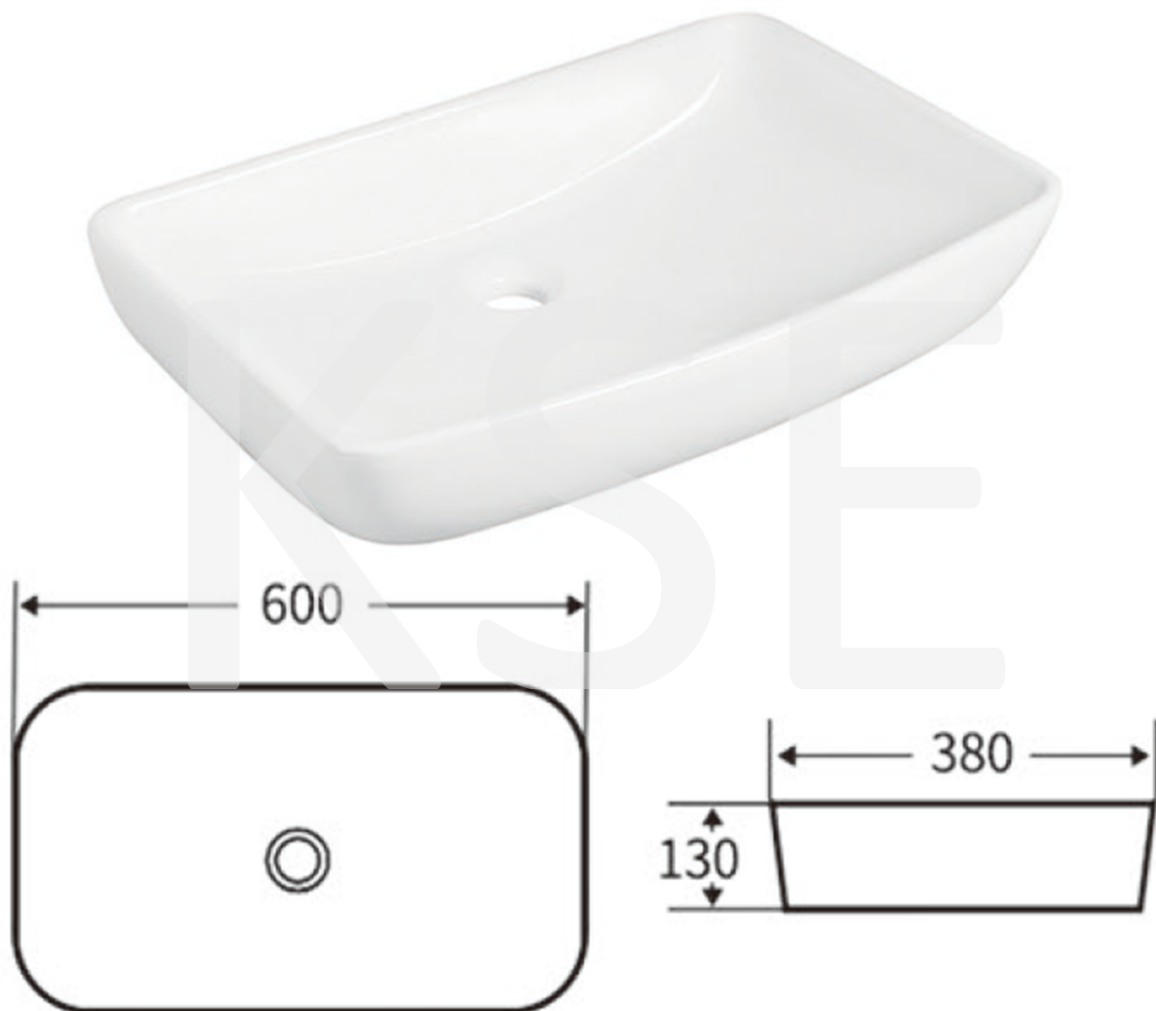

SANITARY WARE SPECIFICATION SHEET

Model: KSE0321.400

Descriptions: Casatino (PRC) "Wax" Vitreous china countertop wash basin

Dimensions: L600 x W380 x H130 mm

Material : Vitreous China

Manufacturer: Casatino (PRC)

Color : White

* All information of the above is for the reference only. No prior notice is made if any changes.

Ka Shing Enterprise (H.K.) Ltd.

ROOM 1706 NEW TERRITORIES TSUEN WAN HO LIK CENTRE, 66A SHA TSUI ROAD
Tel:26280661 Fax: 24902700
Email: project@kashingehk.com
Website: www.kashingehk.com

Ivan / Horace 26280661

E/ project@kashingehk.com

W/ <https://www.kashingehk.com/>