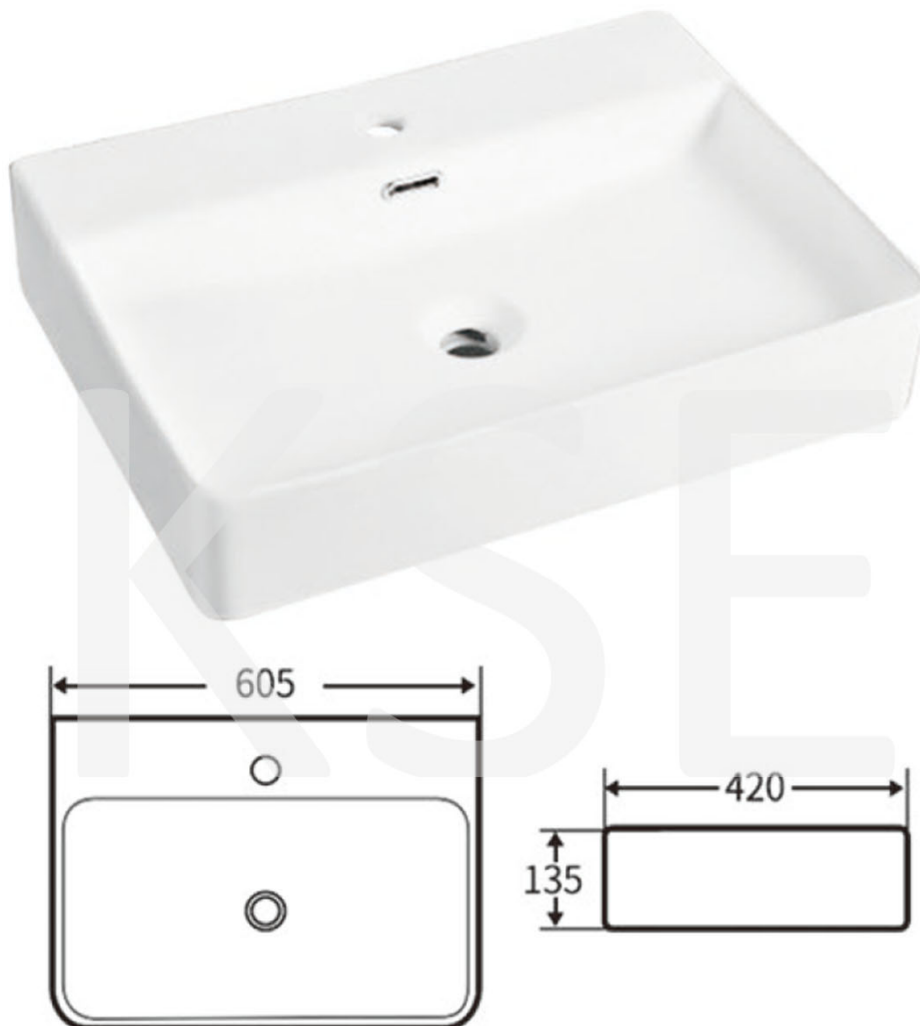

SANITARY WARE SPECIFICATION SHEET

Model: KSE0322.400

Descriptions: Casatino (PRC) "Wax" Vitreous china countertop wash basin

Dimensions: L605 x W420 x H135 mm

Material : Vitreous China

Manufacturer: Casatino (PRC)

Color : White

* All information of the above is for the reference only. No prior notice is made if any changes.

Ka Shing Enterprise (H.K.) Ltd.

ROOM 1706 NEW TERRITORIES TSUEN WAN HO LIK CENTRE, 66A SHA TSUI ROAD
Tel:26280661 Fax: 24902700
Email: project@kashingehk.com
Website: www.kashingehk.com

Ivan / Horace 26280661

E/ project@kashingehk.com

W/ <https://www.kashingehk.com/>