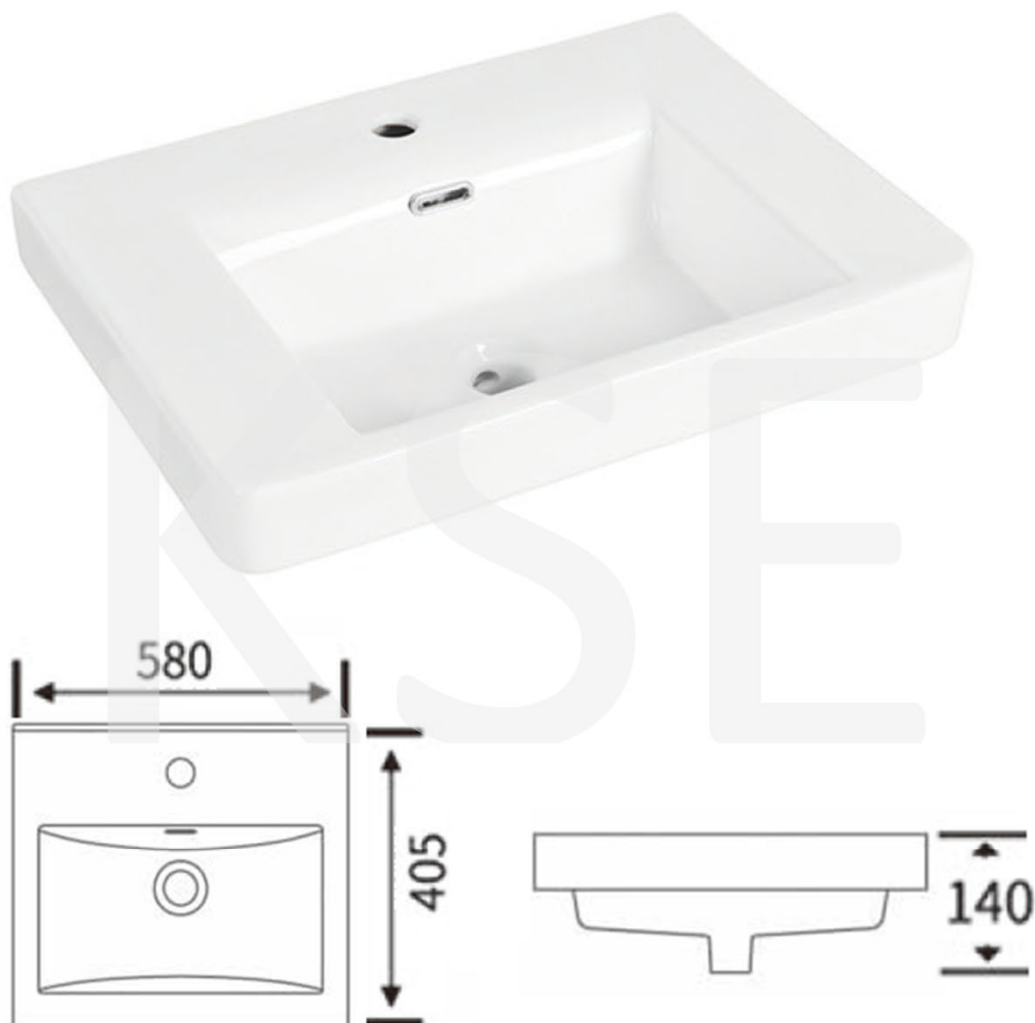

SANITARY WARE SPECIFICATION SHEET

Model: KSE0323.400

Descriptions: Casatino (PRC) "Wax" Vitreous china semi-countertop washbasin

Dimensions: L580 x W405 x H140 mm

Material : Vitreous China

Manufacturer: Casatino (PRC)

Color : White

* All information of the above is for the reference only. No prior notice is made if any changes.

Ka Shing Enterprise (H.K.) Ltd.

ROOM 1706 NEW TERRITORIES TSUEN WAN HO LIK CENTRE, 66A SHA TSUI ROAD
Tel:26280661 Fax: 24902700
Email: project@kashingehk.com
Website: www.kashingehk.com

Ivan / Horace 26280661

E/ project@kashingehk.com

W/ <https://www.kashingehk.com/>