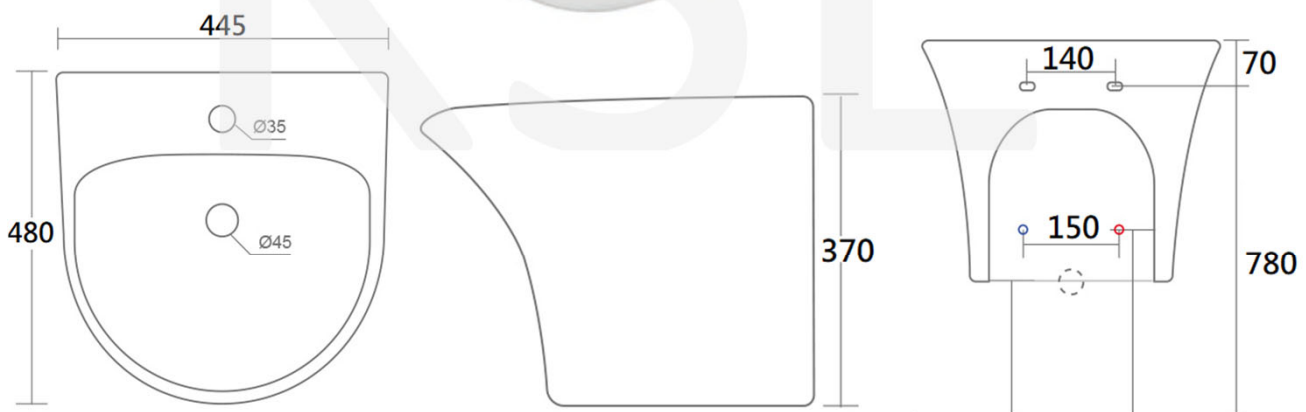

Wash basin

CASATINO

SANITARY WARE SPECIFICATION SHEET

Model: KSE0324.400

Descriptions: Casatino (PRC) "Live" Vitreous china wall hung integrated pedestal basin

Dimensions: L445 x W480 x H370 mm

Material : Vitreous China

Manufacturer: Casatino (PRC)

Color : White

* All information of the above is for the reference only. No prior notice is made if any changes.

Ka Shing Enterprise (H.K.) Ltd.

ROOM 1706 NEW TERRITORIES TSUEN WAN HO LIK CENTRE, 66A SHA TSUI ROAD
Tel:26280661 Fax: 24902700
Email: project@kashingehk.com
Website: www.kashingehk.com

Ivan / Horace 26280661

E/ project@kashingehk.com

W/ <https://www.kashingehk.com/>