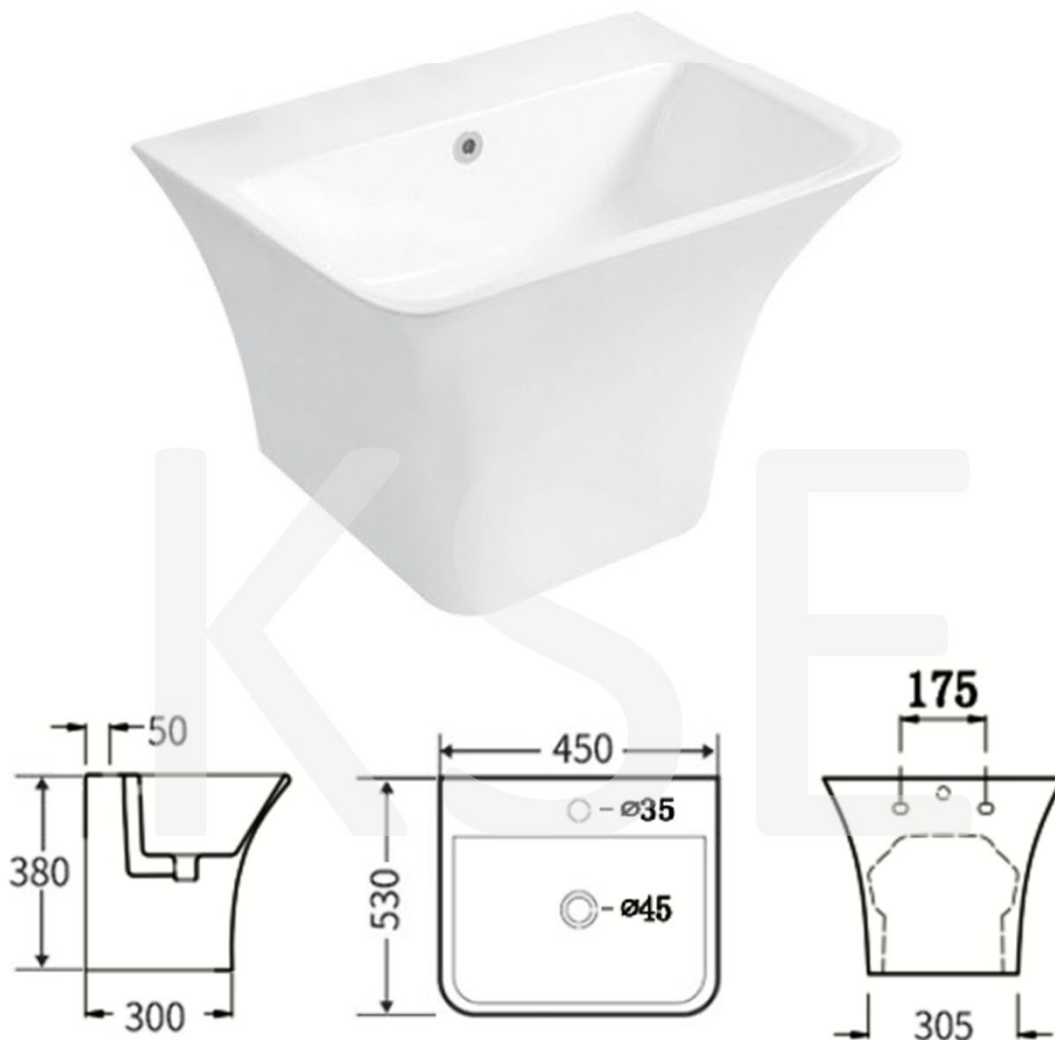

SANITARY WARE SPECIFICATION SHEET

Model: KSE0325.400

Descriptions: Casatino (PRC) "Live" Vitreous china wall hung integrated pedestal basin

Dimensions: L450 x W530 x H380 mm

Material : Vitreous China

Manufacturer: Casatino (PRC)

Color : White

* All information of the above is for the reference only. No prior notice is made if any changes.

Ka Shing Enterprise (H.K.) Ltd.

ROOM 1706 NEW TERRITORIES TSUEN WAN HO LIK CENTRE, 66A SHA TSUI ROAD
Tel:26280661 Fax: 24902700
Email: project@kashingehk.com
Website: www.kashingehk.com

Ivan / Horace 26280661

E/ project@kashingehk.com

W/ <https://www.kashingehk.com/>