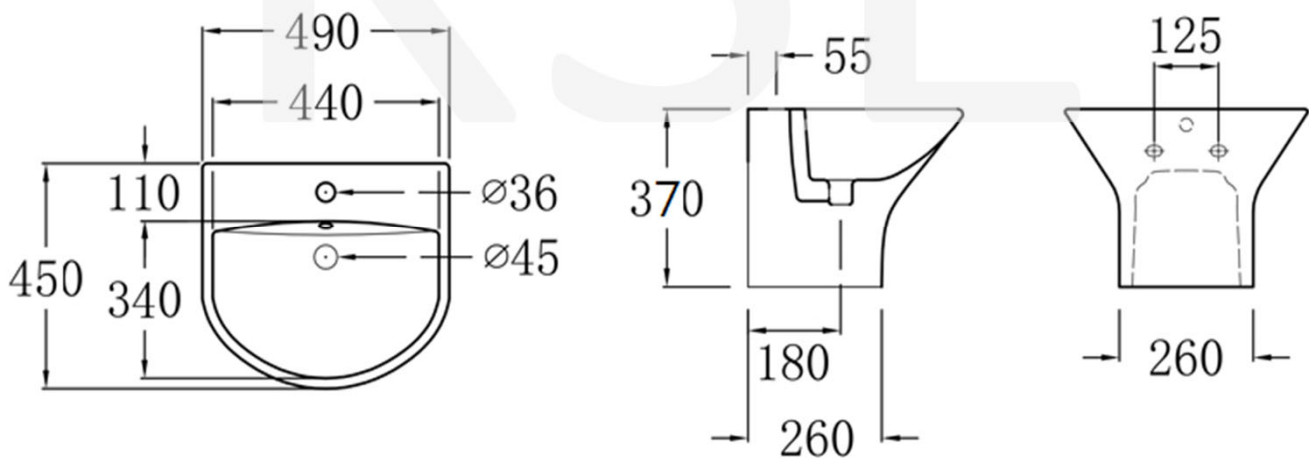

SANITARY WARE SPECIFICATION SHEET

Model: KSE0326.400

Descriptions: Casatino (PRC) "Live" Vitreous china wall hung integrated pedestal basin

Dimensions: L490 x W450 x H370 mm

Material : Vitreous China

Manufacturer: Casatino (PRC)

Color : White

* All information of the above is for the reference only. No prior notice is made if any changes.

Ka Shing Enterprise (H.K.) Ltd.

ROOM 1706 NEW TERRITORIES TSUEN WAN HO LIK CENTRE, 66A SHA TSUI ROAD
Tel: 26280661 Fax: 24902700
Email: project@kashingehk.com
Website: www.kashingehk.com

Ivan / Horace 26280661

E/ project@kashingehk.com

W/ <https://www.kashingehk.com/>