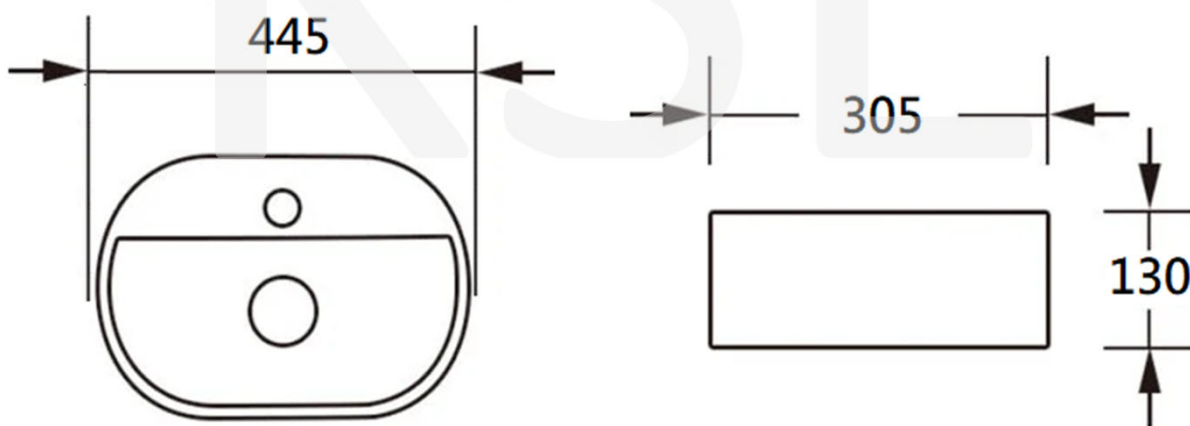

Wash basin

CASATINO

SANITARY WARE SPECIFICATION SHEET

Model: KSE0328.400

Descriptions: Casatino (PRC) "Sleek" Vitreous china wall hung wash basin with overflow hole

Dimensions: L445 x W305 x H130 mm

Material : Vitreous China

Manufacturer: Casatino (PRC)

Color : White

* All information of the above is for the reference only. No prior notice is made if any changes.

Ka Shing Enterprise (H.K.) Ltd.

ROOM 1706 NEW TERRITORIES TSUEN WAN HO LIK CENTRE, 66A SHA TSUI ROAD
Tel: 26280661 Fax: 24902700
Email: project@kashingehk.com
Website: www.kashingehk.com

Ivan / Horace 26280661

E/ project@kashingehk.com

W/ <https://www.kashingehk.com/>