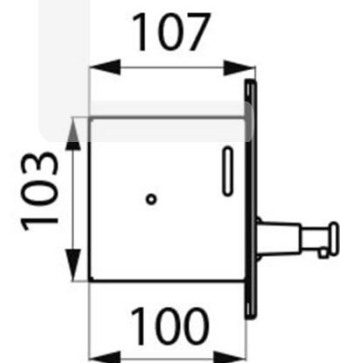

* All information of the above is for the reference only. No prior notice is made if any changes.

Ka Shing Enterprise (H.K.) Ltd.

ROOM 1706 NEW TERRITORIES TSUEN WAN HO LIK CENTRE, 66A SHA TSUI ROAD
Tel:26280661 Fax: 24902700
Email: project@kashingehk.com
Website: www.kashingehk.com

Ivan / Horace 26280661

E/ project@kashingehk.com

W/ <https://www.kashingehk.com/>