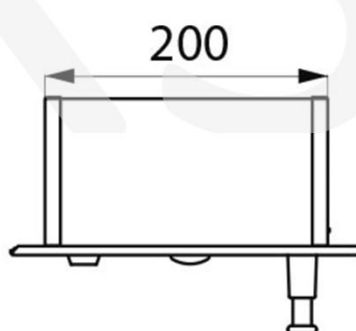

* All information of the above is for the reference only. No prior notice is made if any changes.

Ka Shing Enterprise (H.K.) Ltd.

ROOM 1706 NEW TERRITORIES TSUEN WAN HO LIK CENTRE, 66A SHA TSUI ROAD
Tel:26280661 Fax: 24902700
Email: project@kashingehk.com
Website: www.kashingehk.com

Ivan / Horace 26280661

E/ project@kashingehk.com

W/ <https://www.kashingehk.com/>