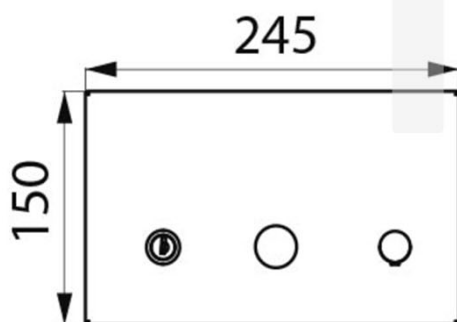

* All information of the above is for the reference only. No prior notice is made if any changes.

Ka Shing Enterprise (H.K.) Ltd.

ROOM 1706 NEW TERRITORIES TSUEN WAN HO LIK CENTRE, 66A SHA TSUI ROAD
Tel:26280661 Fax: 24902700
Email: project@kashingehk.com
Website: www.kashingehk.com

Ivan / Horace 26280661

E/ project@kashingehk.com

W/ <https://www.kashingehk.com/>