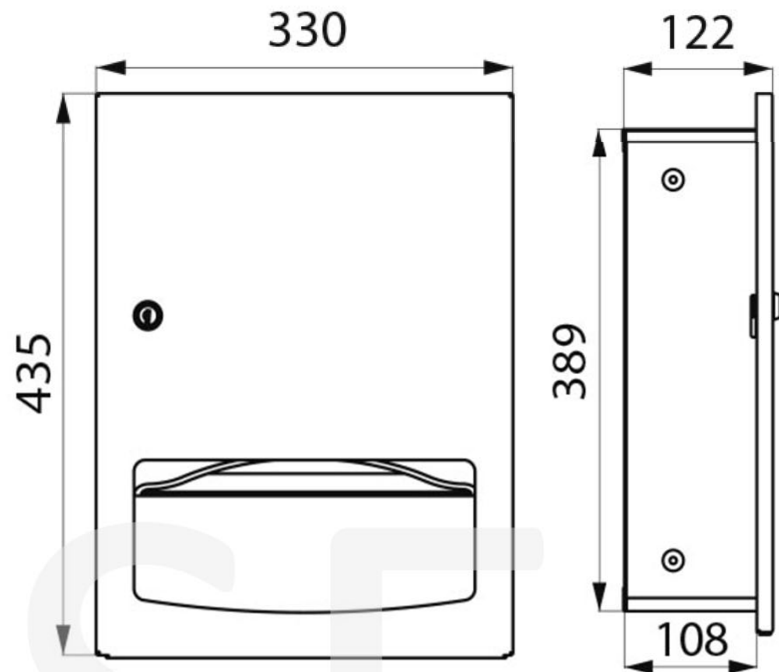

SANITARY WARE SPECIFICATION SHEET

Model: 510712S

Descriptions: Delabie (France) recessed paper towel dispenser made of 1.2 mm thick stainless steel in bright finish. Capacity: 400 - 600 towels.

Dimensions: H435 x L330 x W122 mm
Manufacturer: Delabie (France)

Material : 304 stainless steel
Finish: Bright Finish

ADVANTAGES

Vandal-resistant model with lock

For recessed installation

Bacteriostatic 304 stainless steel

Strength: 1.2mm thick

* All information of the above is for the reference only. No prior notice is made if any changes.