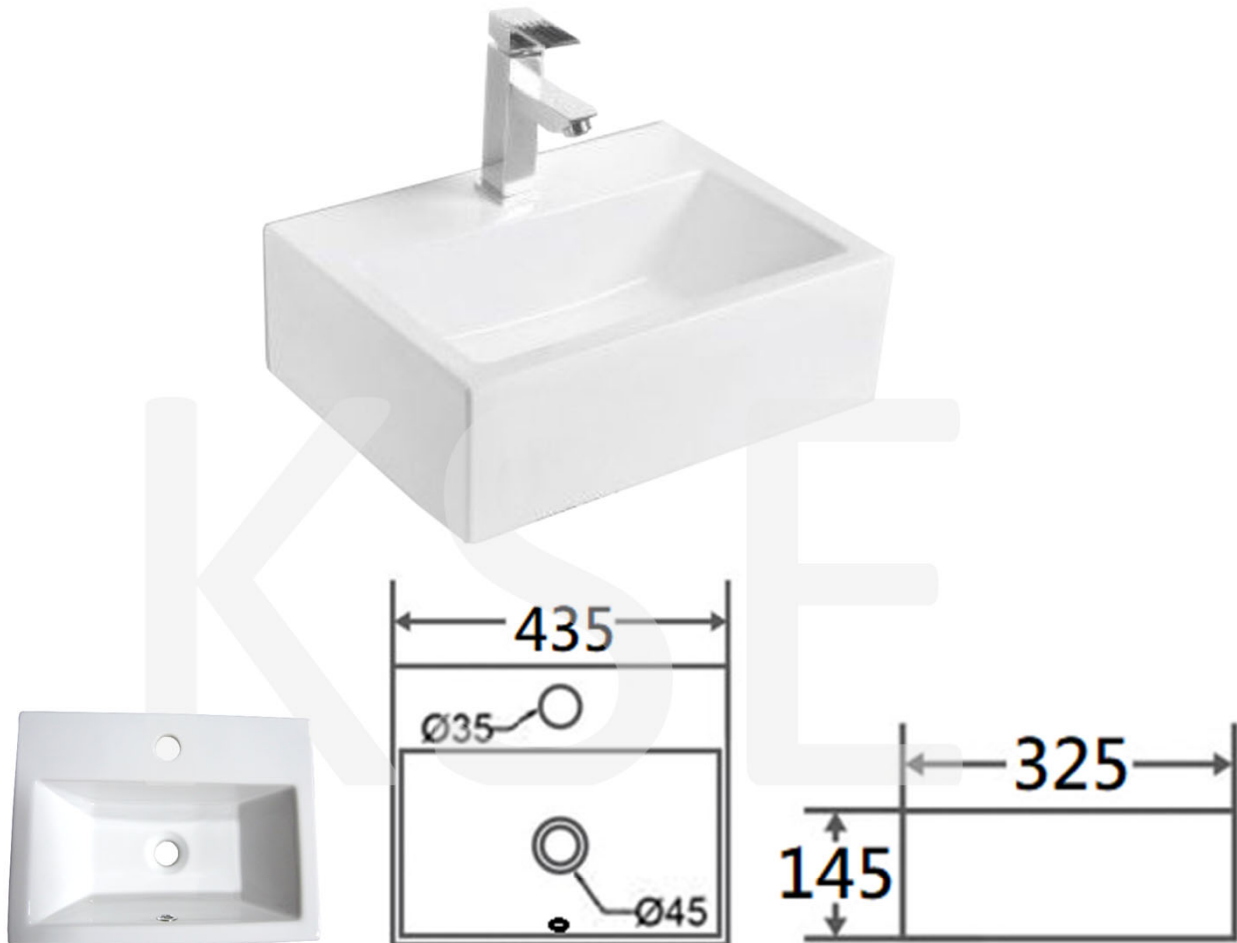

Wash basin

CASATINO

SANITARY WARE SPECIFICATION SHEET

Model: KSE0329.400

Descriptions: Casatino (PRC) "Sleek" Vitreous china wall hung wash basin with overflow hole

Dimensions: L435 x W325 x H145 mm

Material : Vitreous China

Manufacturer: Casatino (PRC)

Color : White

* All information of the above is for the reference only. No prior notice is made if any changes.

Ka Shing Enterprise (H.K.) Ltd.

ROOM 1706 NEW TERRITORIES TSUEN WAN HO LIK CENTRE, 66A SHA TSUI ROAD
Tel:26280661 Fax: 24902700
Email: project@kashingehk.com
Website: www.kashingehk.com

Ivan / Horace 26280661

E/ project@kashingehk.com

W/ <https://www.kashingehk.com/>