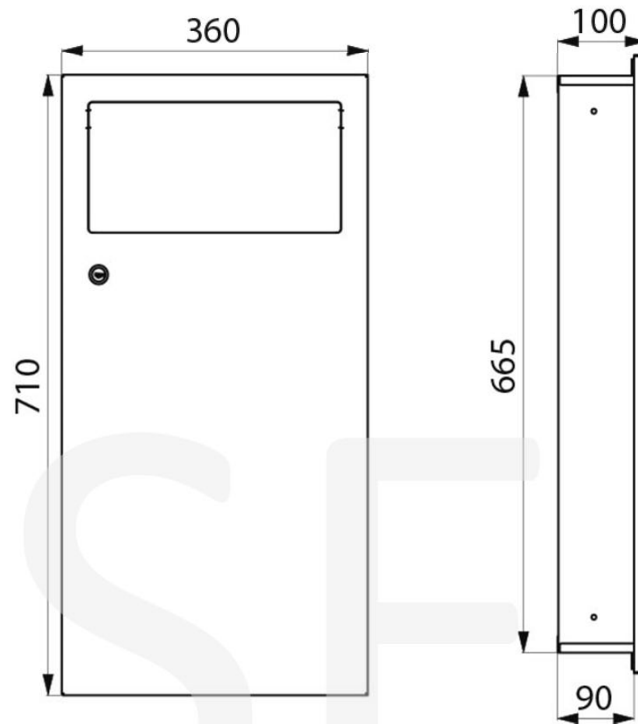

SANITARY WARE SPECIFICATION SHEET

Model: 510713S

Descriptions: Delabie (France) recessed stainless steel waste bin made of 1.2 mm thick stainless steel in bright finish. Capacity: 18 L

Dimensions: H710 x L100 x W360 mm

Manufacturer: Delabie (France)

Material : 304 stainless steel

Finish: Bright Finish

ADVANTAGES

Vandal-resistant model with lock

For recessed installation

Bacteriostatic 304 stainless steel

Strength: 1.2mm thick

* All information of the above is for the reference only. No prior notice is made if any changes.

Ka Shing Enterprise (H.K.) Ltd.

ROOM 1706 NEW TERRITORIES TSUEN WAN HO LIK CENTRE, 66A SHA TSUI ROAD

Tel:26280661 Fax: 24902700

Email: project@kashingehk.com

Website: www.kashingehk.com

Ivan / Horace 26280661

E/ project@kashingehk.com

W/ <https://www.kashingehk.com/>